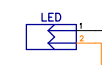

1: "+"
2: "-"
1/2: normal batt
2/3: essai chargeur

leds ambiance