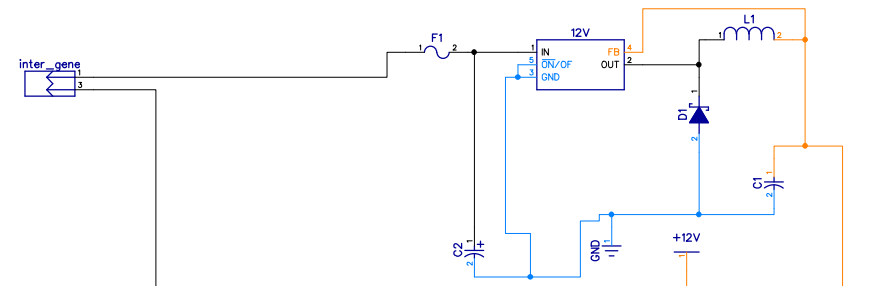

1: "+"
2: "-"
1/2: normal batt
2/3: essai chargeur

leds ambiance