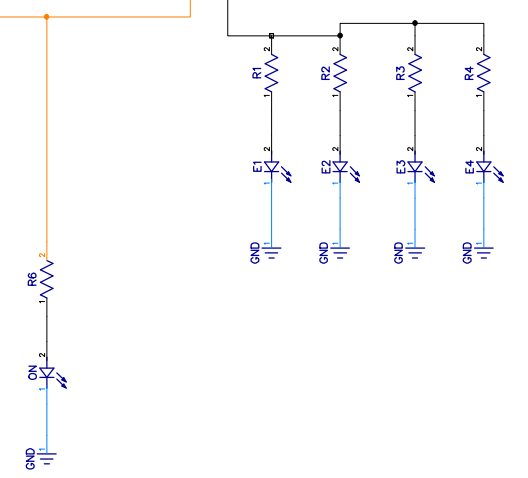

1: "+"
2: "-"
1/2: normal batt
2/3: essai chargeur

leds ambiance