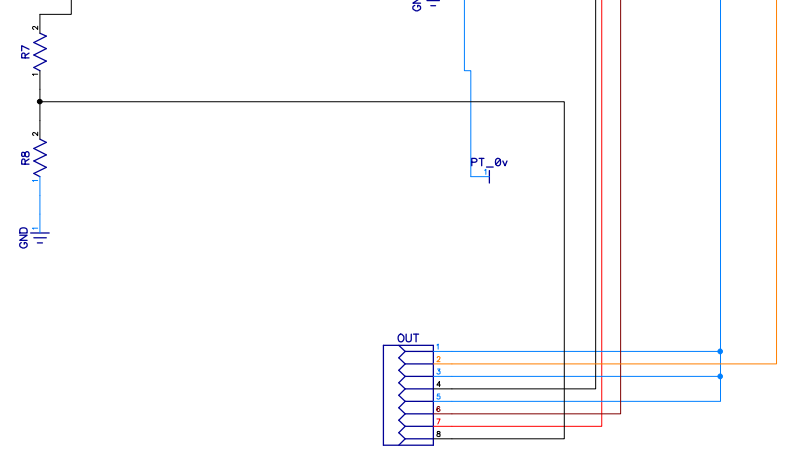

1: "+"
2: "-"
1/2: normal batt
2/3: essai chargeur

leds ambiance