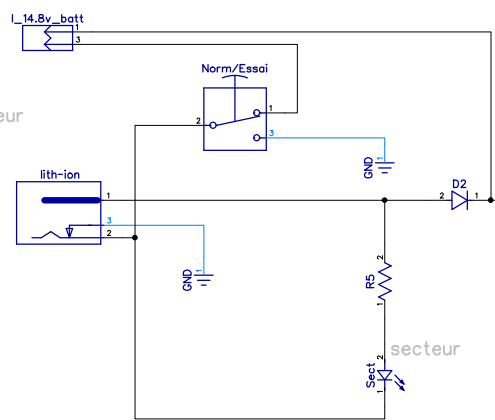

1: "+"
2: "-"
1/2: normal batt
2/3: essai chargeur

leds ambiance