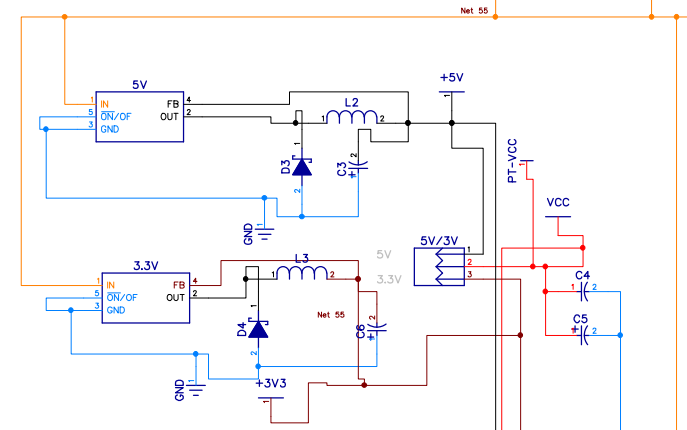

1: "+"
2: "-"
1/2: normal batt
2/3: essai chargeur

leds ambiance